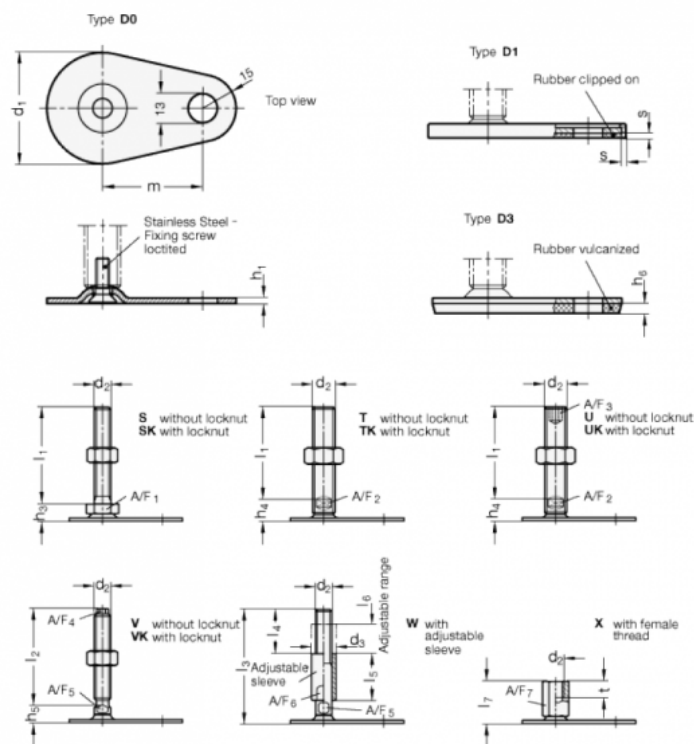

Article number: 204380M24150D0TK
 Description: E+G levelling foot
 GN 43-80-M24-150-D0-TK
 Note: TK With nut, Wrench flat at the bottom

Measures

A/F2 = 19	s =
d1 = 80	
d2 = M24	
h1 = 3	
h4 = 21	
h6 =	
l1 = 150	
m = 70	